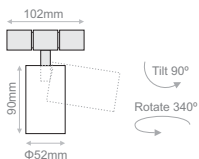

CLICK IT CURVED SPOT 14W & 7W

- Click It CS14 and CS7 spots consist of the large sized spot of Click It Round luminaires.
- Rotatable 320 degrees.
- Available in black or white colour.
- It is offered with a variety of accessories : honeycomb, line spread lens, softening lens, snoot, or half snoot.
- CS7 : UGR < 15(42°) / UGR < 11(35°) / UGR < 14(22°)
- CS14: UGR < 17(42°) / UGR < 13(35°) / UGR < 16(22°)
- L90/B10 50.000h
- 3SDCM

Model (LED Power)	CCT	LED Source		Beam Angle	Type	Colour	Dimming Option	Accessories
		80 (80)	90 (90)					
CLICK IT CURVED SPOT 13.5W <i>(CLICK IT CS14)</i>	2700K (27C)	1670lm	1250lm	22° (22)	Adjustable (AD)	White (WH) Black (BL)	48V PWM Dimmable (DM)	Standard (0)
	3000K (30C)	1670lm	1250lm	35° (35)				Honeycomb (1)
	4000K (40C)	1796lm	1345lm	42° (42)				Line spread lens (2)
	5000K (50C)	1796lm	1345lm				Softening lens (3)	
CLICK IT CURVED SPOT 7.1W <i>(CLICK IT CS7)</i>	2700K (27C)	890lm	665lm					EXTRAS
	3000K (30C)	890lm	665lm					No Extras (0)
	4000K (40C)	958lm	720lm					Snoot Black (1)
	5000K (50C)	958lm	720lm					Half Snoot Black (2)
								Frosted Cover (3)
								Snoot White (4)
								Half Snoot White (5)

Ordering Code Example: CLICK IT CS14-30C-80-42-AD-BL-DM-00