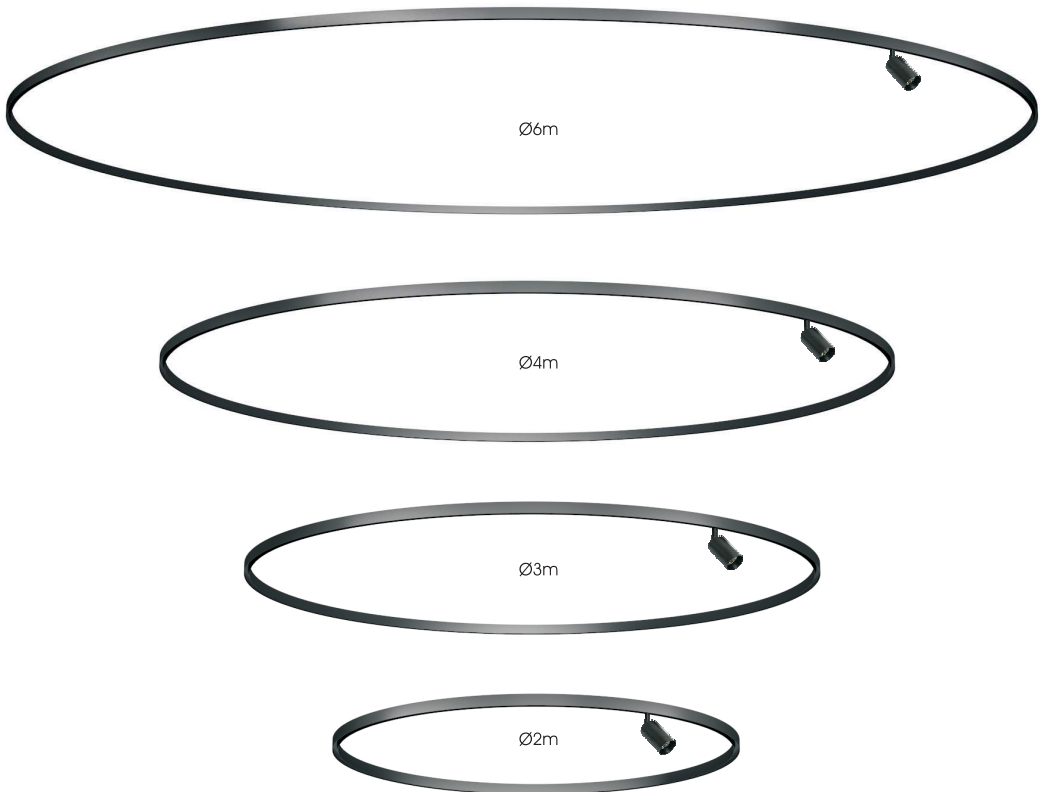

- Click It Round consists of Round shaped luminaires for highly demanding architectural spaces.
- Suitable for surface or pendant applications.
- It is available only in specific diameters of 2,3,4 and 6 meters.
- It is available in white or black colour.
- 48V PWM Dimmable.
- Track max amperage 10A

Click It Round **Surface / Pendant** Track

Code	Model	Diameter	Colour
CLK.159	Click It Round Surface Track	Ø2m	Black
CLK.160	Click It Round Surface Track	Ø3m	Black
CLK.161	Click It Round Surface Track	Ø4m	Black
CLK.162	Click It Round Surface Track	Ø6m	Black
CLK.155	Click It Round Surface Track	Ø2m	White
CLK.156	Click It Round Surface Track	Ø3m	White
CLK.157	Click It Round Surface Track	Ø4m	White
CLK.158	Click It Round Surface Track	Ø6m	White

CLICK IT CURVED SPOT 14W & 7W

- Click It CS14 and CS7 spots consist of the large sized spot of Click It Round luminaires.
- Rotatable 320 degrees.
- Available in black or white colour.
- It is offered with a variety of accessories : honeycomb, line spread lens, softening lens, snoot, or half snoot.
- CS7 : UGR < 15(42°) / UGR < 11(35°) / UGR < 14(22°)
- CS14: UGR < 17(42°) / UGR < 13(35°) / UGR < 16(22°)
- L90/B10 50.000h
- 3SDCM

- Click It CS4 spot consists of the small sized spot of Click It Round luminaires.
- It is a miniaturized spot with a diameter of 30mm.
- Rotatable 320 degrees.
- Available in black or white colour.
- UGR<20(46°) / UGR<13(32°) / UGR<15(27°)
- L90/B10 50.000h
- 3SDCM