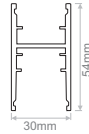

- Click It Round consists of Round shaped luminaires for highly demanding architectural spaces.
- Suitable for surface or pendant applications.
- It is available only in specific diameters of 2,3,4 and 6 meters.
- It is available in white or black colour.
- 48V PWM Dimmable.
- Track max amperage 10A

Click It Round **Surface / Pendant** Track

Code	Model	Diameter	Colour
CLK.159	Click It Round Surface Track	Ø2m	Black
CLK.160	Click It Round Surface Track	Ø3m	Black
CLK.161	Click It Round Surface Track	Ø4m	Black
CLK.162	Click It Round Surface Track	Ø6m	Black
CLK.155	Click It Round Surface Track	Ø2m	White
CLK.156	Click It Round Surface Track	Ø3m	White
CLK.157	Click It Round Surface Track	Ø4m	White
CLK.158	Click It Round Surface Track	Ø6m	White