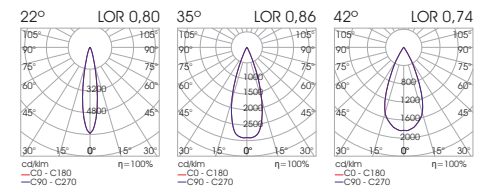

CLICK IT CURVED SPOT 14W & 7W

- Click It CS14 and CS7 spots consist of the large sized spot of Click It Round luminaires.
- Rotatable 320 degrees.
- Available in black or white colour.
- It is offered with a variety of accessories : honeycomb, line spread lens, softening lens, snoot, or half snoot.
- CS7 : UGR < 15(42°) / UGR < 11(35°) / UGR < 14(22°)
- CS14: UGR < 17(42°) / UGR < 13(35°) / UGR < 16(22°)
- L90/B10 50.000h
- 3SDCM

Model (LED Power)	CCT	LED Source		Beam Angle	Type	Colour	Dimming Option	Accessories
		80 (80)	90 (90)					
CLICK IT CURVED SPOT 13.5W <i>(CLICK IT CS14)</i>	2700K (27C)	1670lm	1250lm	22° (22)	Adjustable (AD)	White (WH) Black (BL)	48V PWM Dimmable (DM)	Standard (0)
	3000K (30C)	1670lm	1250lm	35° (35)				Honeycomb (1)
	4000K (40C)	1796lm	1345lm	42° (42)				Line spread lens (2)
	5000K (50C)	1796lm	1345lm				Softening lens (3)	
CLICK IT CURVED SPOT 7.1W <i>(CLICK IT CS7)</i>	2700K (27C)	890lm	665lm					EXTRAS
	3000K (30C)	890lm	665lm					No Extras (0)
	4000K (40C)	958lm	720lm					Snoot Black (1)
	5000K (50C)	958lm	720lm					Half Snoot Black (2)
								Frosted Cover (3)
								Snoot White (4)
								Half Snoot White (5)

Ordering Code Example: CLICK IT CS14-30C-80-42-AD-BL-DM-00